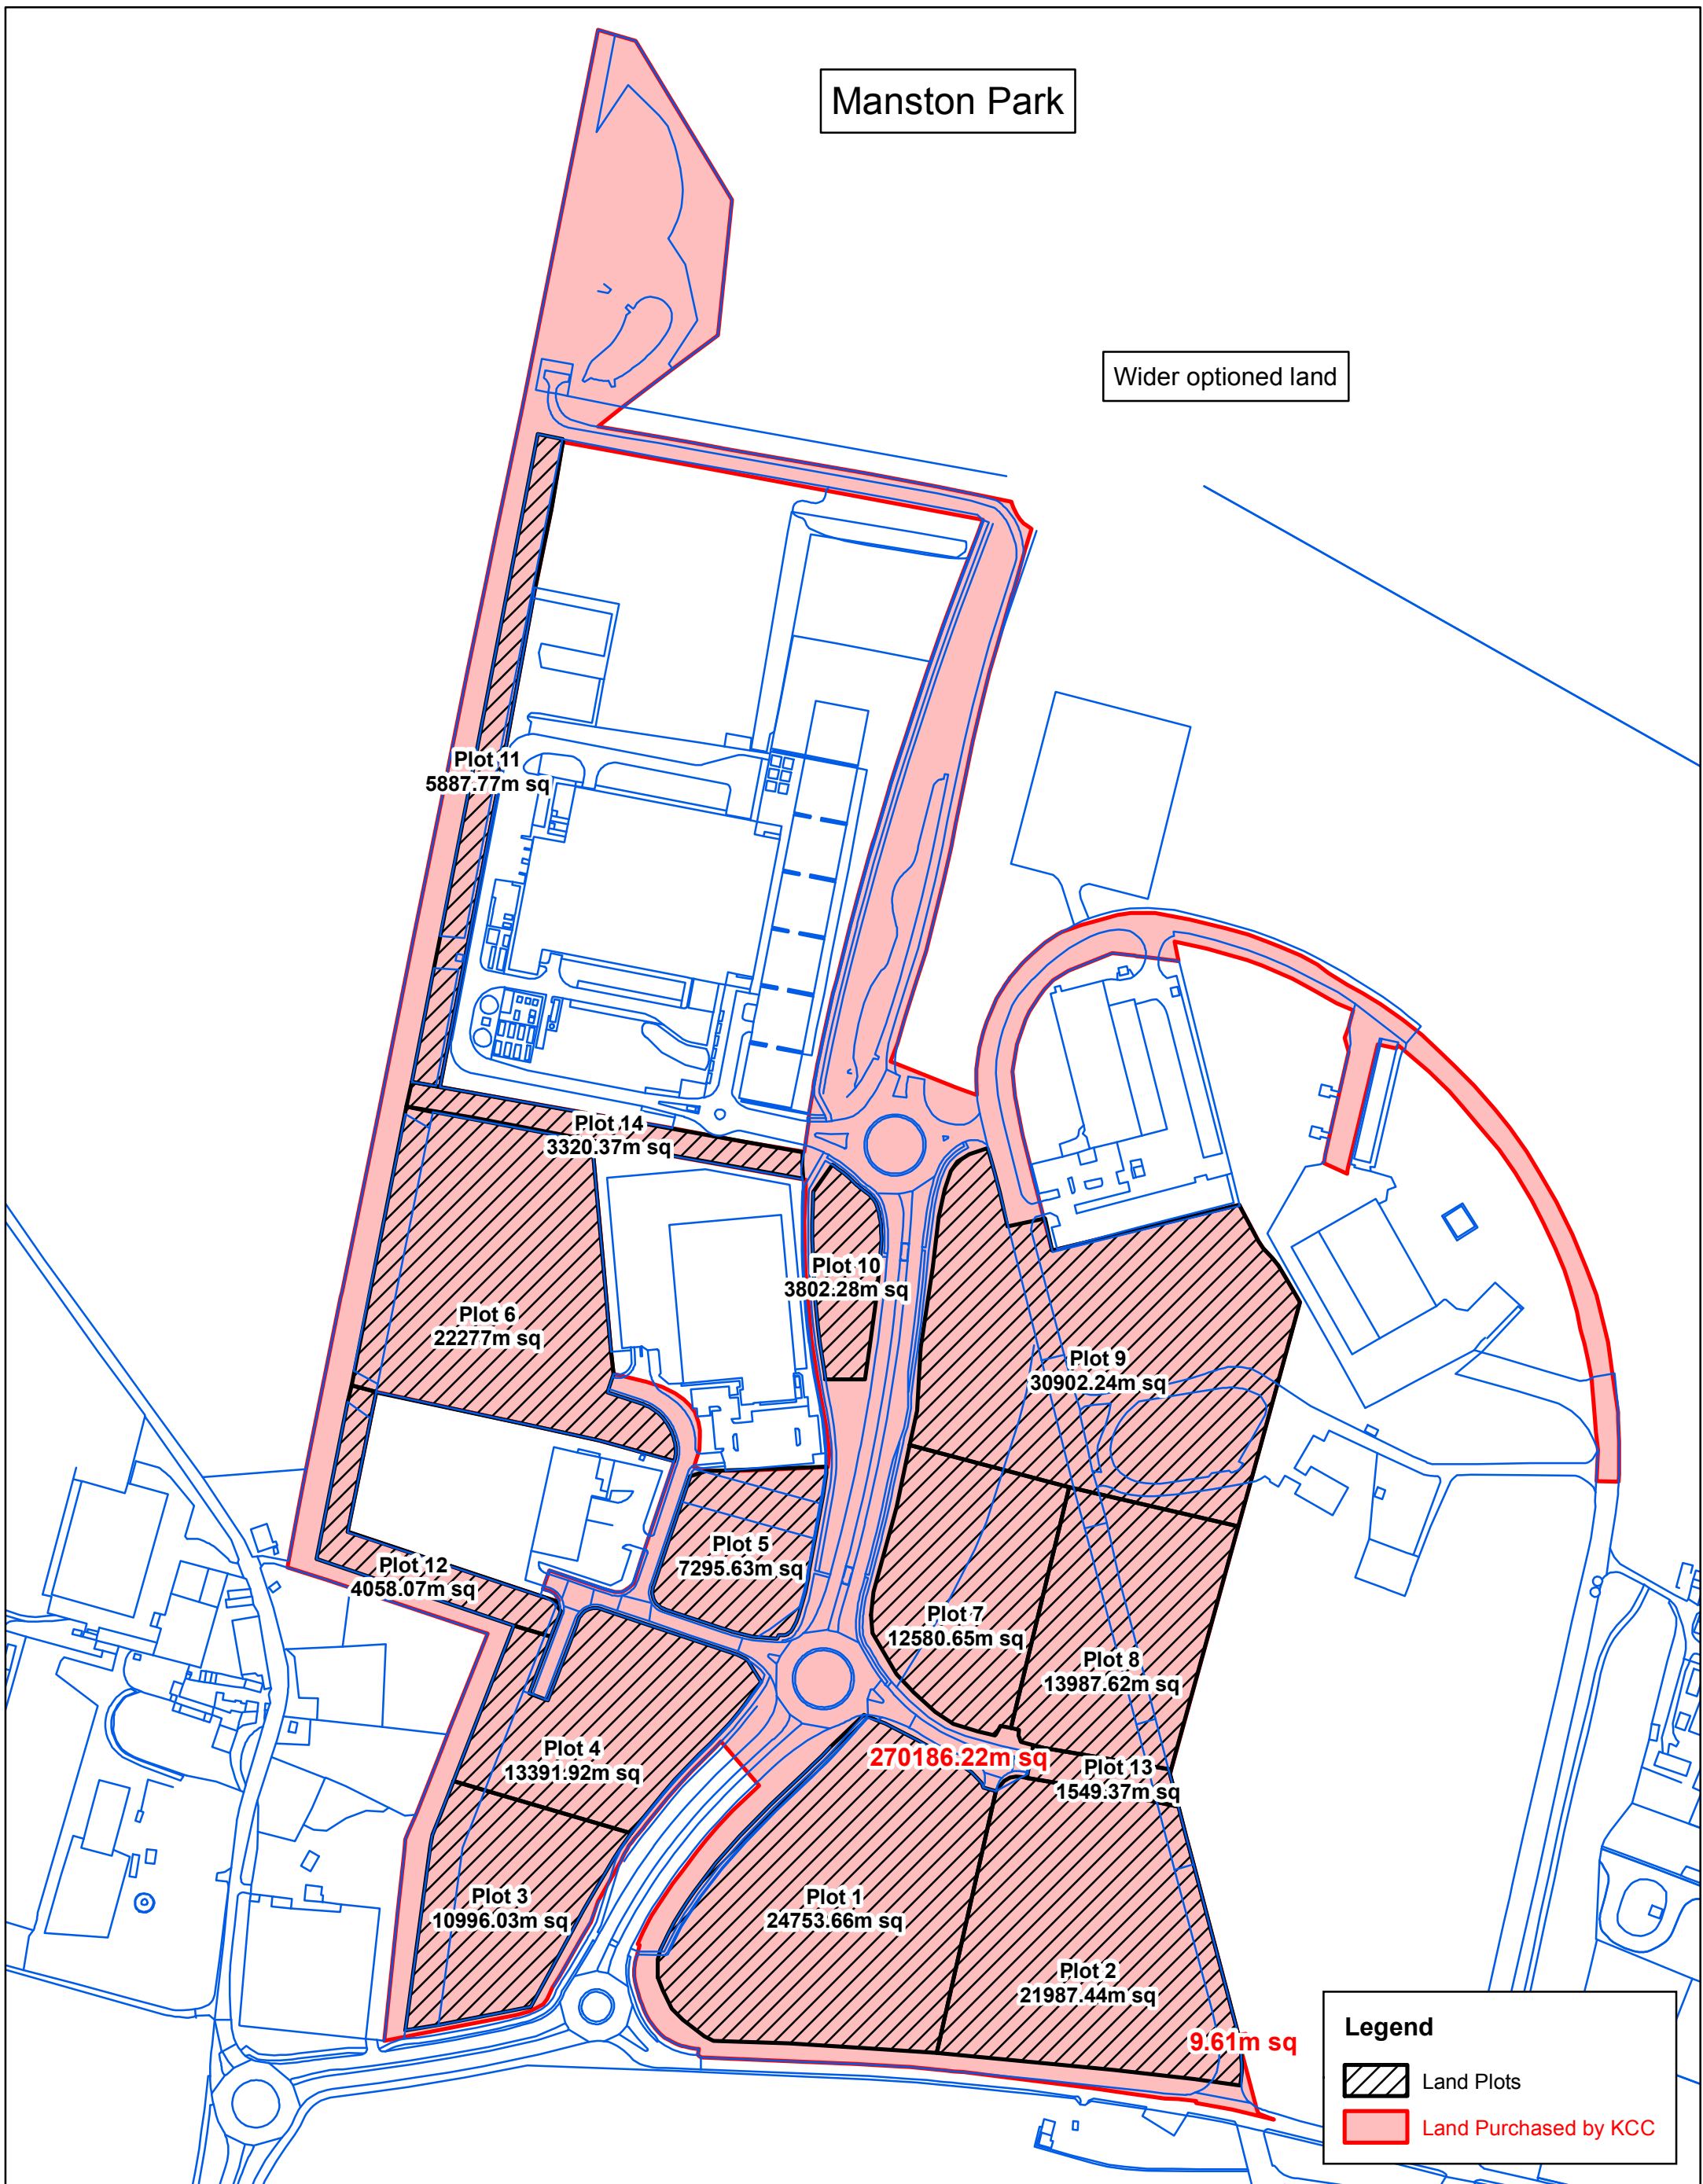

Manston Park

Wider optioned land

Legend

- Land Plots
- Land Purchased by KCC

Produced by the Environment & Regeneration Analysis Information Team (E&R AIT)

This map is based upon Ordnance Survey material with the permission of Ordnance Survey on behalf of the Controller of Her Majesty's Stationery Office (C) Crown Copyright. Unauthorised reproduction infringes Crown Copyright and may lead to prosecution or civil proceedings. 100019238. 2006

Ref: ma1004

1:3372